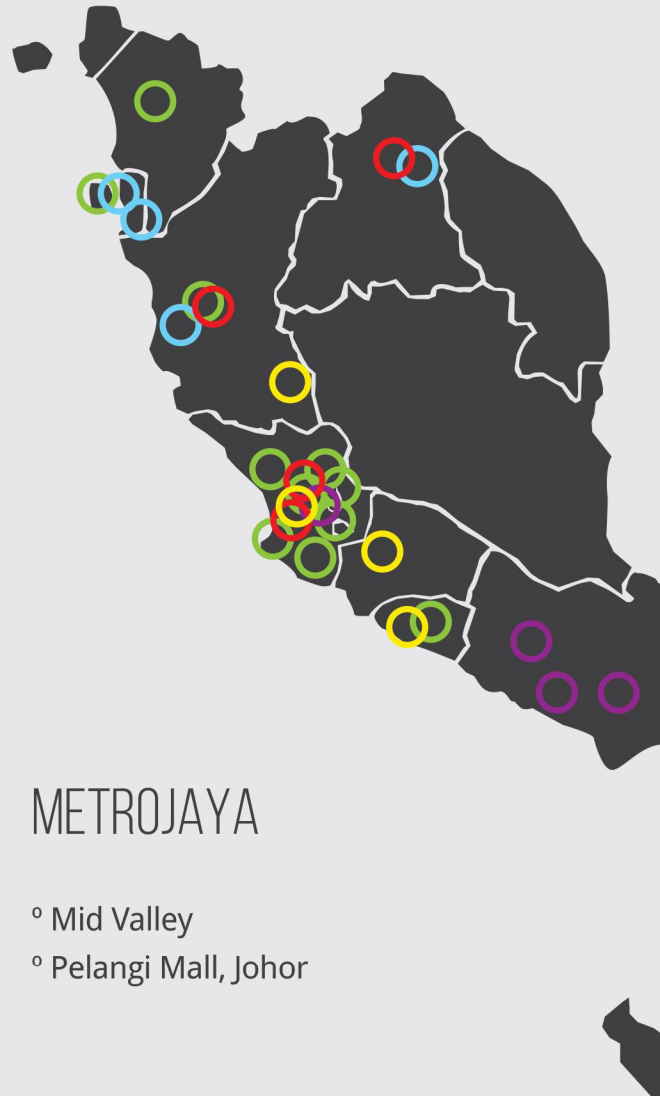

DEPARTMENT STORES PARKSON

- Aman Central , Kedah
- 1st Avenue Mall, Penang
- Perda City Mall, Penang
- Ipoh Parade, Perak
- Klang Parade, Selangor
- Setia City Mall, Selangor
- Sunway Pyramid, Selangor
- Alamanda, Selangor
- IOI City Mall, Selangor
- NU Sentral, Kuala Lumpur
- Maju Junction Mall, Kuala Lumpur
- Setapak Central, KL Festival Mall, Kuala Lumpur
- Terminal 1 Shopping Central, Seremban
- Mahkota Parade, Melaka
- Vivacity Kuching, Sarawak
- Plaza Merdeka Kuching, Sarawak
- 1 Borneo, Sabah
- ImagoShopping Mall, Sabah

TANG'S

- Genting First World, Genting Highlands
- One Utama, Selangor
- The Shore, Melaka
- Empire Subang, Selangor
- BVO Mitsui Outlet, Selangor

ISETAN

- Suria KLCC, Kuala Lumpur
- One Utama, Selangor

METROJAYA

- Mid Valley
- Pelangi Mall, Johor

THE STORE & PACIFIC

- M3, Melaka
- Taiping Mall, Perak
- Shaw Centerpoint, Klang
- Kota Bharu Mall, Kelantan
- Komtar, Penang
- Star Parade, Kedah
- Prai, Penang
- Taiping Mall, Perak